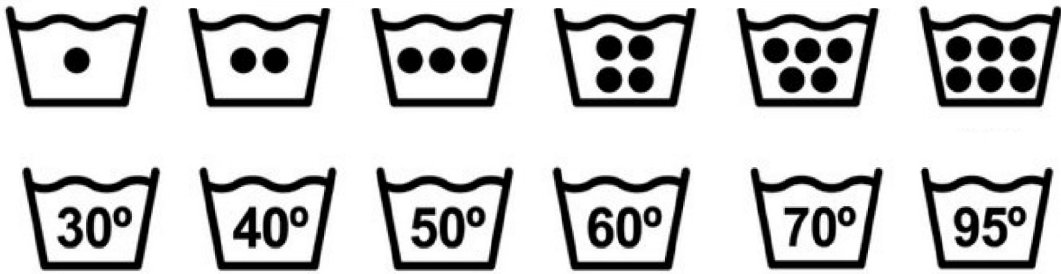

LAUNDRY

WASH

water temperature not above: 30°C or 80°F 40°C or 105°F 50°C or 120°F 60°C or 140°F water temperature not above: 70°C or 160°F 95°C or 200°F

DRY

IRON