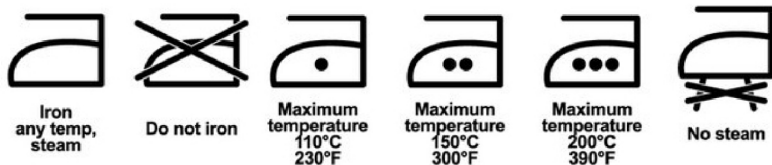

LAUNDRY

WASH

water temperature not above: 30°C or 80°F 40°C or 105°F 50°C or 120°F 60°C or 140°F water temperature not above: 70°C or 160°F 95°C or 200°F

DRY

IRON