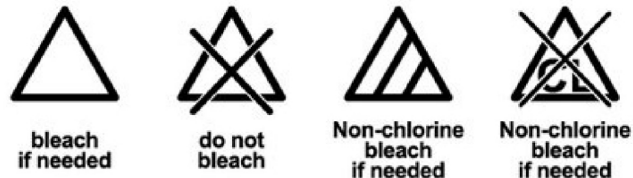

LAUNDRY

WASH

water temperature not above: 30°C or 80°F 40°C or 105°F 50°C or 120°F 60°C or 140°F water temperature not above: 70°C or 160°F 95°C or 200°F

DRY

IRON