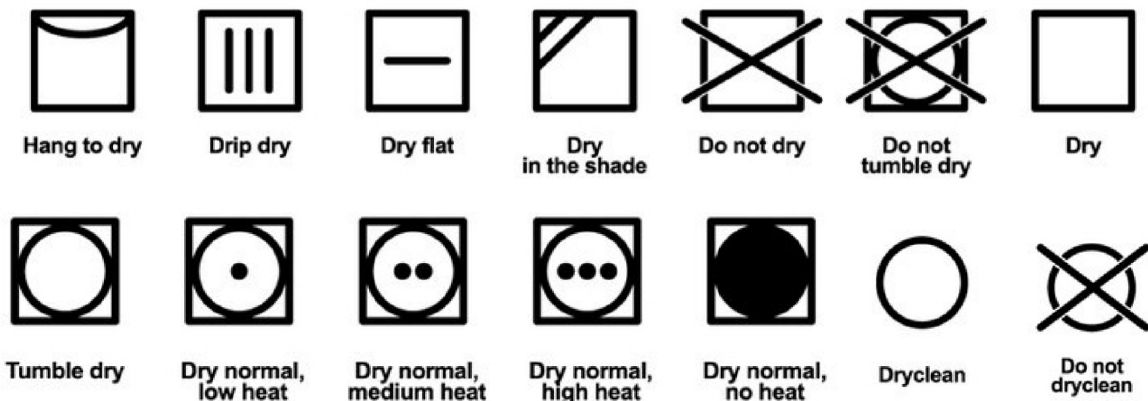

LAUNDRY

WASH

water temperature not above: 30°C or 80°F 40°C or 105°F 50°C or 120°F 60°C or 140°F water temperature not above: 70°C or 160°F 95°C or 200°F

DRY

IRON